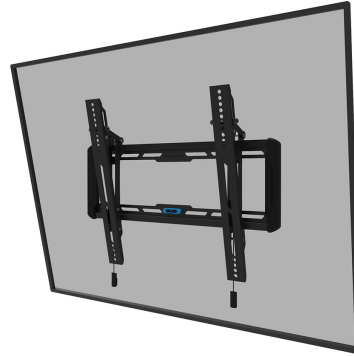

WL35-550BL14

NEOMOUNTS TV WALL MOUNT

SPECIFICATIONS

GENERAL

Min. screen size*	32 inch
Max. screen size*	65 inch
Max. weight	60 kg (per screen)
Screens	1
VESA minimum	100x100 mm
VESA maximum	400x400 mm
Distance to wall	3,3 cm

FUNCTIONALITY

Type	Tilt
Lockable	Not lockable
Tilt (degrees)	12°
Height	42,5 cm
Width	53,5 cm
Depth	3,3 cm
Adjustment type	Manual

INFORMATION

Color	Black
Main material	Steel
Warranty	5 year
EAN code	8717371448707

Neomounts

Neomounts

Neomounts WL35-550BL14 tiltable wall mount for 32-65" screens - Black

The Neomounts WL35-550BL14 is a tiltable wall mount for flat screens up to 65" with a maximum weight capacity of 60 kg. The versatile tilt (12°) technology allows you to create the optimum viewing angle.

The WL35-550BL14 has a depth of 3,3 cm and is suitable for screens that meet VESA hole pattern 100x100 to 400x400 mm.

The mount features a nifty magnetic pull & release system, that allows you to attach the TV in a wink of an eye and secure the TV in safe and solid manner. Afterwards, the pull & release straps can be easily hidden behind the screen by clicking the magnet to the mount. The integrated spirit level assures easy installation of the mount.