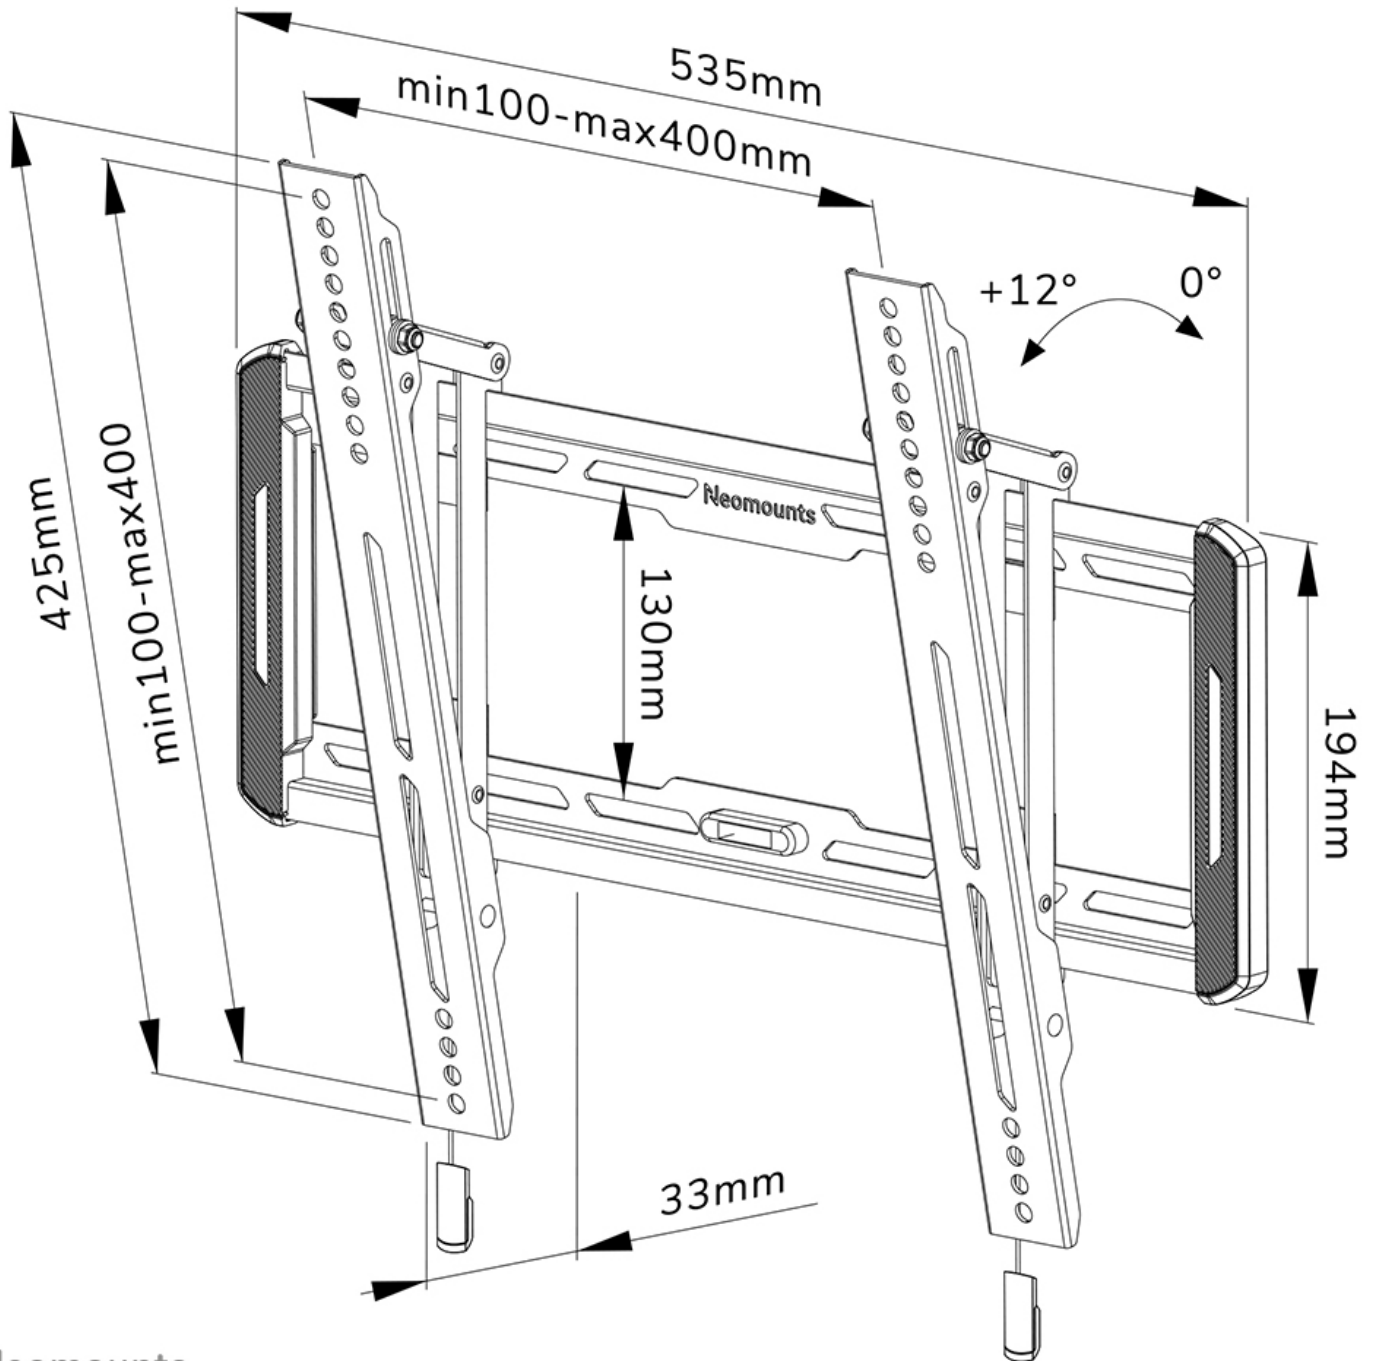

WL35-550BL14

NEOMOUNTS TV WALL MOUNT

Neomounts